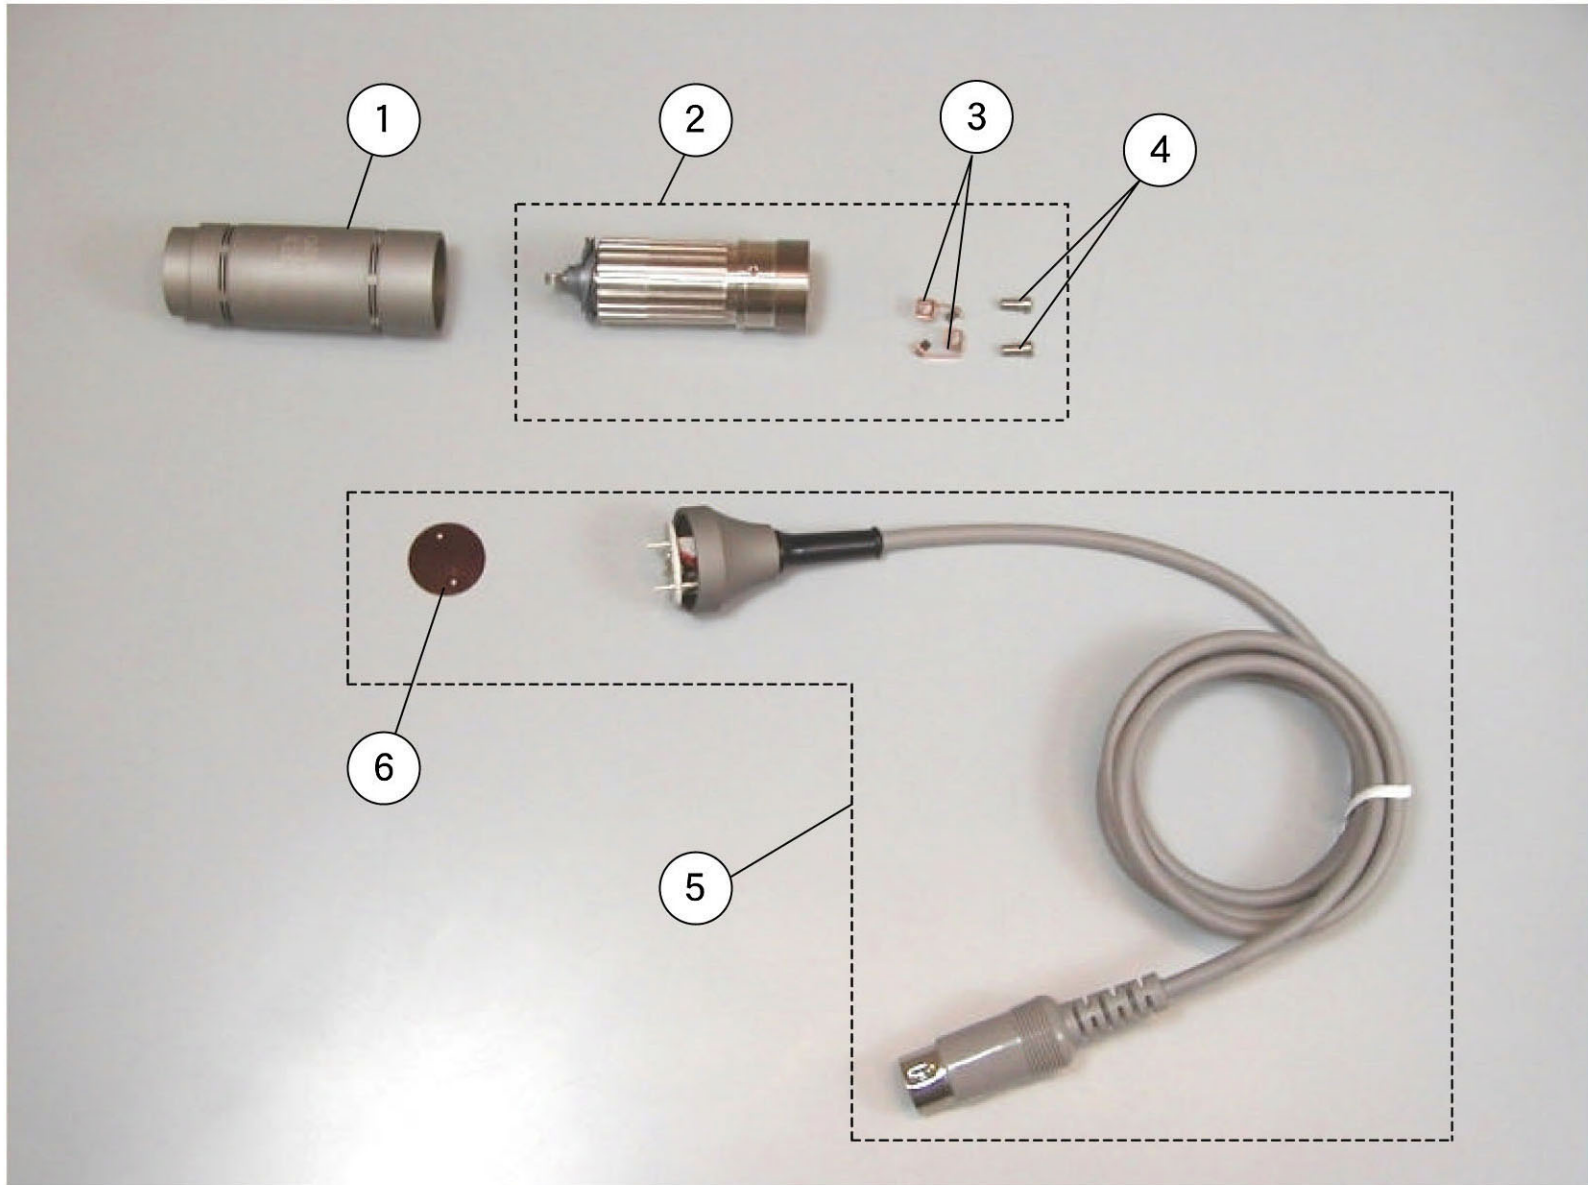

Products Name	<b>Mio-35M</b>	
Type		
Model Name/Products No.		E235
Manufactured Period		

No.	PARTS No.	DESCRIPTION	Q'ty	REMARK
1	E235 101	Motor Housing	1	
2	E194 011	Armature	1	
3	E194 060	Carbon Brush	1Set	A set consists of 2 pieces.
4	E093 113A	Brush Fixing Screw	2	
5	E235 012	Motor Cord Ass'y	1	
6	E235 103	Insulating Plate	1	

**F-084-01**

[Return to F](#)  
[Return to Top Page](#)

Mio-35M

F-084-02