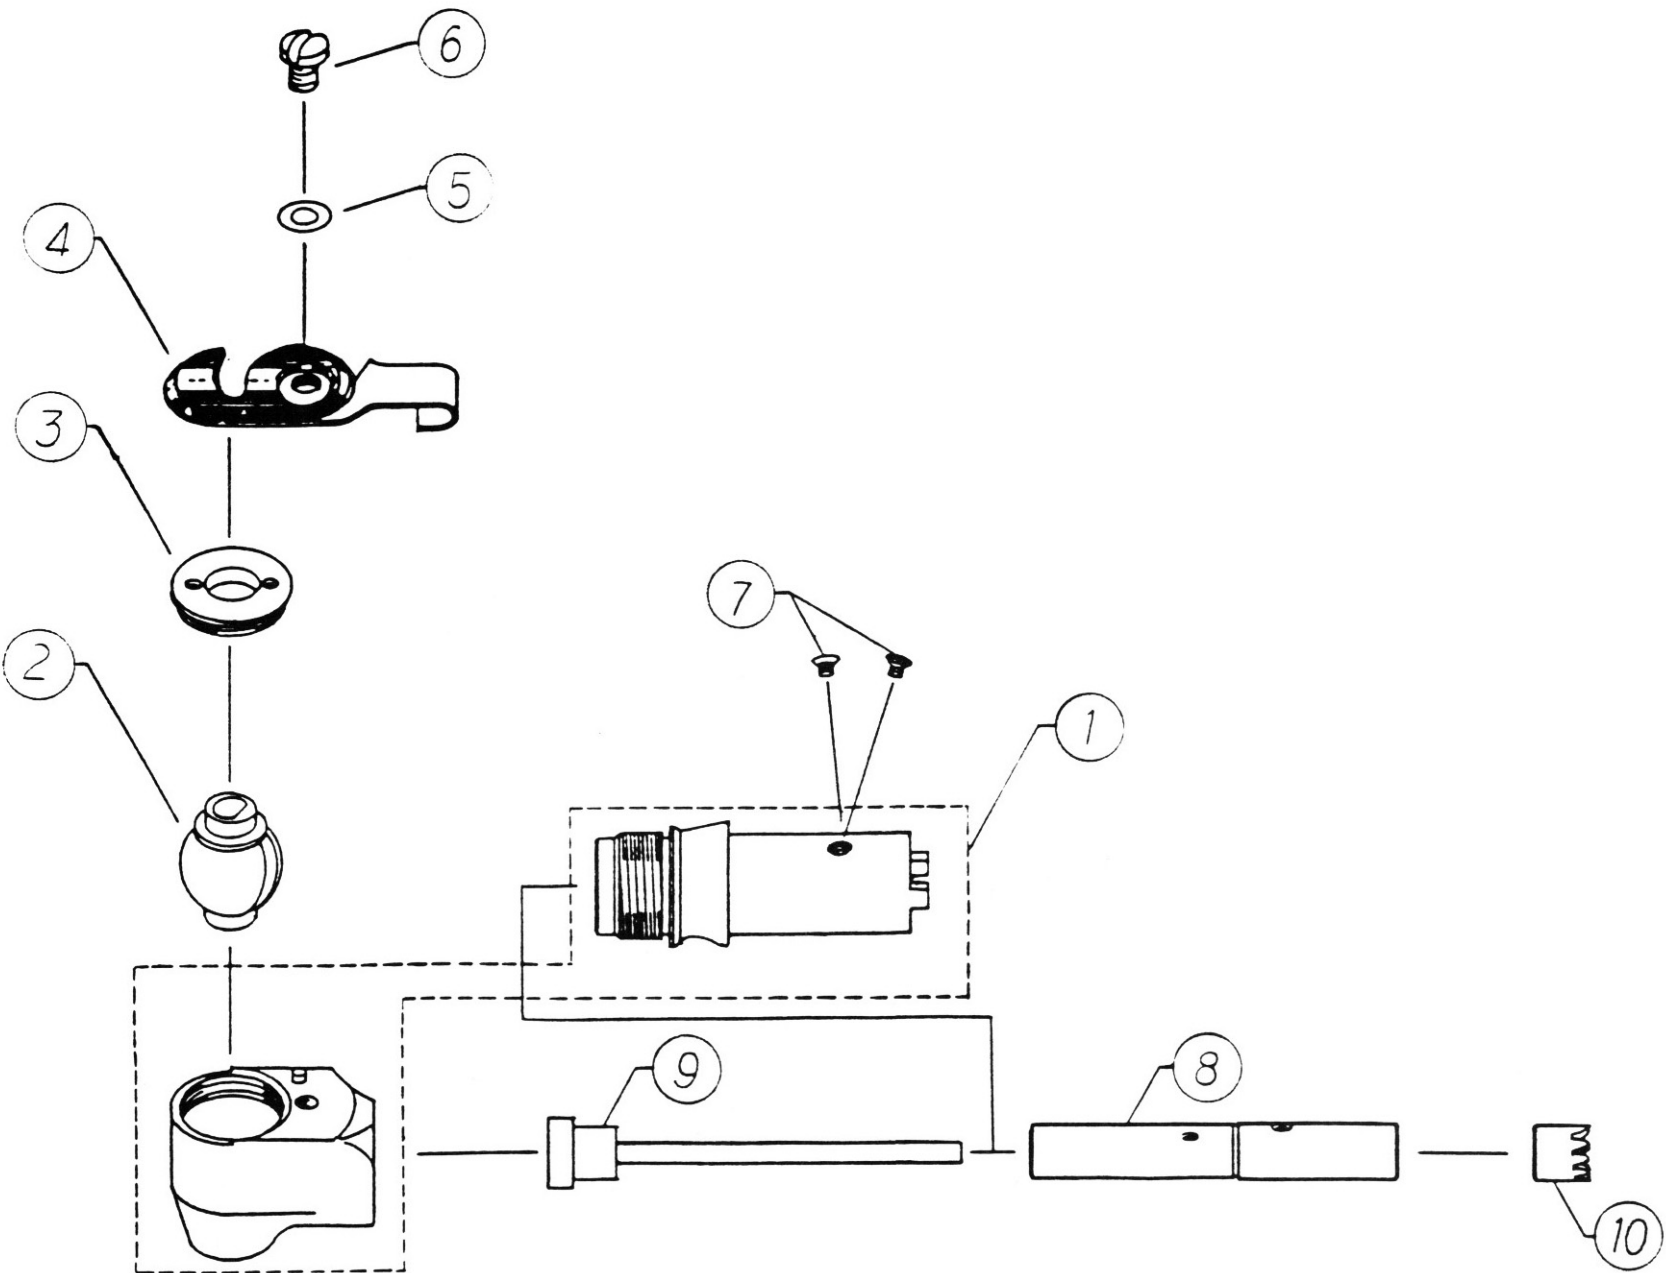

Products Name	TE-PTL	
Type		
Model Name/Products No.	C785	
Manufactured Period		

No.	PARTS No.	DESCRIPTION	Q'ty	REMARK
1	C785 030	Head + Shaft Housing	1	Set Use Only
2	C117 110K	Twist Shaft	1	
3	C117 109B	Metal Bearing	1	
4	C117 103A	Bur Latch	1	
5	C117 105	Bur Latch Washer	1	
6	C117 104B	Bur Latch Screw	1	
7	C751 060	Drive Shaft Screw	1Set	2pcs/set
8	C785 014	Drive Shaft Case	1	
9	C785 031	Drive Shaft	1	
10	C024 124E	Gear	1	

B-040-03

[Return to B](#)
[Return to Top Page](#)

TE-PTL

B-040-04