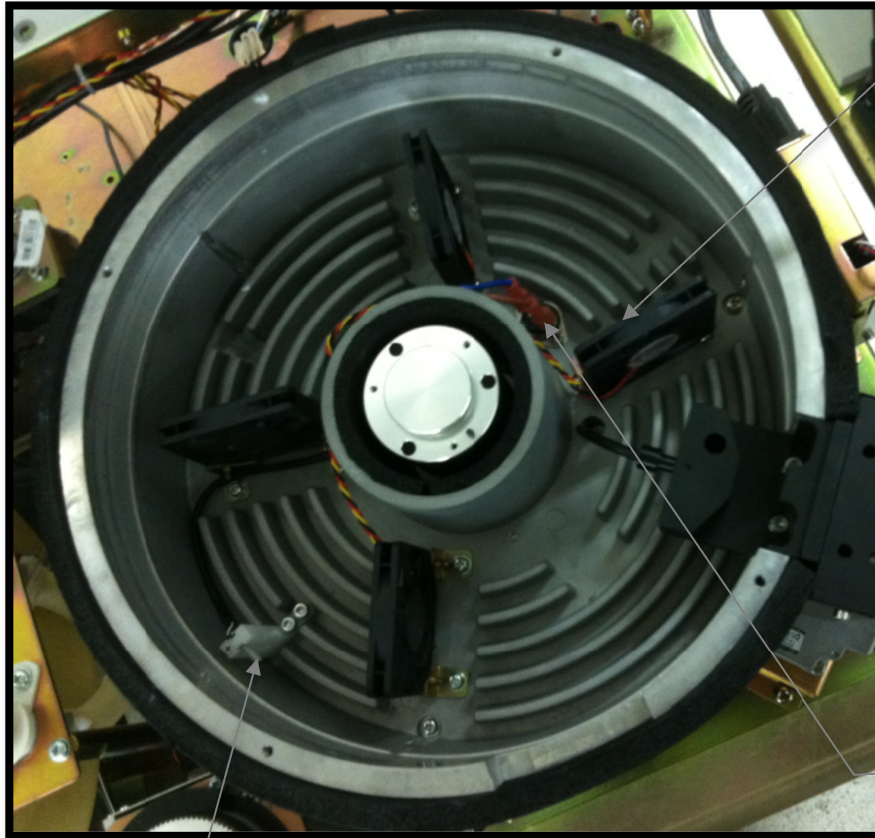

Temperature System

Reaction Disk Temp.

Fans

220/110VAC, 125W

220/110VAC, 350W

Heater

Overheat Switch

Tem. Sensor